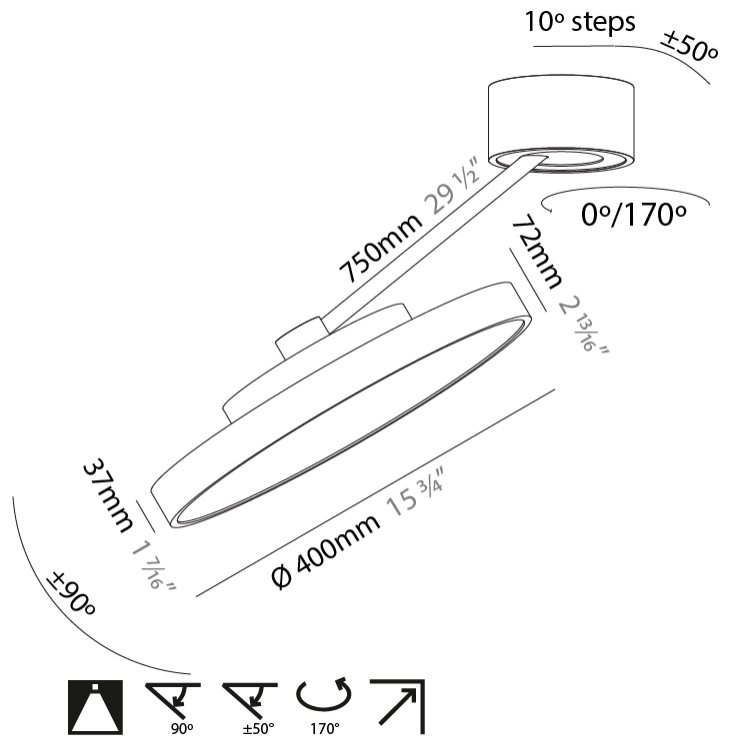

PHYSICAL

Shape: Round
Diameter (mm): 400
Diameter (in): 15 3/4
Height (mm): 72
Height (in): 2 13/16
Max. Overall Height (mm): 870
Max. Overall Height (in): 34 1/4
Extension (mm): 750
Extension (in): 29 1/2
Light Distribution: Adjustable / Direct
Weight (kg): 3.140
Weight (lbs): 6.922
Diffuser: PMMA - Opal / Micro-Prism / Sparkling Secret / Vintage Industrial
Fixture Finish: SSR / BKV / CWI / CRY / HAB / UFT / ITA / RUA / FTG / MYG / LOD / PUS / FRO / FUP / KIA / POP / BLS / SPG / MEY / GOH / GUM / CHC / COM / ABZ / JAG / OBR / MOS / ROR
Fixture Material: Extruded Aluminum / Steel

ELECTRICAL

Lamp Type: LED (Zhaga Standard)
Input Wattage (W): 17
Total Output Wattage (W): 16
Dimming: Tri-Mode (Non-Dimming and Phase Dimming (120Vac only) and 0-10V Dimming)
Driver Included: Yes
Driver Location: Integrated
Driver Type: Constant Current - Universal
Driver Class: Class 2
Input Voltage (V): 120 - 277
Constant Current (MA): 500

LED

Color Temperature (°K): 2700 / 3000 / 3500 / 4000
Max. Delivered Lumen (lm): 1807 / 1943 / 1951 / 1991
Nominal Lumen (lm): 2250 / 2420 / 2430 / 2480
CRI: >90 CRI
Lamp Life (hrs): 50000

OPTICAL

Adjustability: Rotational Canopy 170°; Tilting Canopy ±50°; Tilting Head ±90°

RATINGS AND CERTIFICATIONS

Certified By: Certified for North American Standards
IP rating: IP20